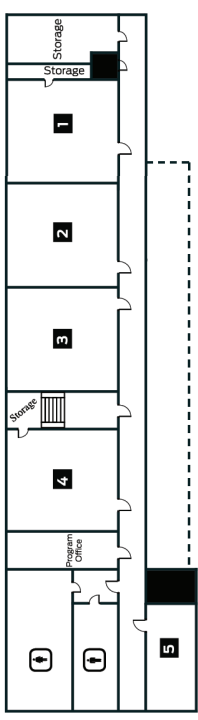

Exit
Entrance

Main
Entrance

Parking
Area A

Bus
Parking

Parking
Area B

SLOPE

Parking
Area C

Parking
Area D

Text the following
keywords to
828.539.1880

- trails
- menu
- prayer
- outlets
- welcome
- devotion

RIDGECREST
CONFERENCE CENTER

JOHNSON SPRING

SPILMAN

DOGWOOD

RHODODENDRON

LAMBDA

WALKWAY TO MTN. LAUREL

3RD FLOOR

IVY

1ST FLOOR

THE ARC

2ND FLOOR

MOUNTAIN LAUREL CLASSROOMS WITH JIM HENRY AUDITORIUM