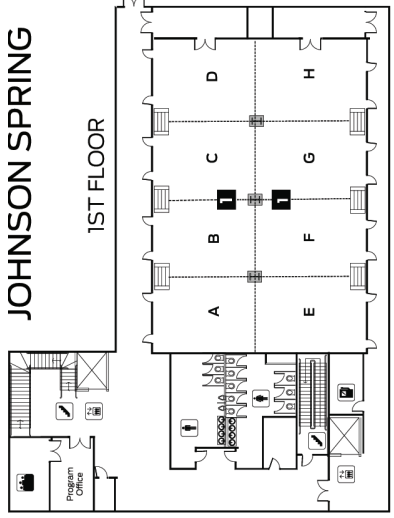

JOHNSON SPRING